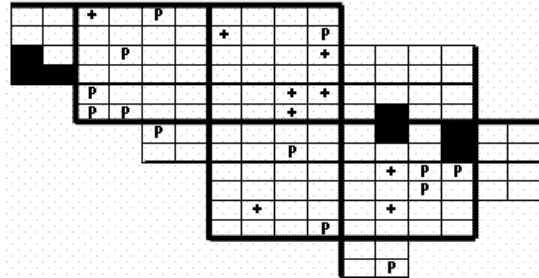

American Woodcock Maps of Howard County BBA Results

Photo from Howard County Bird Club slide show

Names of Howard County Quadrangles

DA - Damascus
 WO - Woodbine
 SY - Sykesville
 EC - Ellicott City
 SA - Sandy Spring
 CL - Clarksville
 SV - Savage
 RE - Relay
 LA - Laurel

Blocks within Each Quadrangle

NW - Northwest
 NE - Northeast
 CW - Center-west
 CE - Center-east
 SW - Southwest
 SE - Southeast

■=Confirmed P=Probable +=Possible o=Observed

American Woodcock 2002-2006

American Woodcock 1983-1987