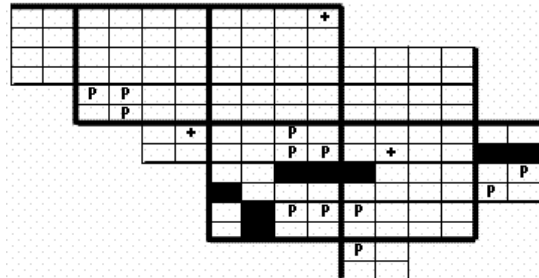

American Woodcock Maps of Howard County BBA Results

Photo from Howard County Bird Club slide show

Names of Howard County Quadrangles

DA - Damascus
 WO - Woodbine
 SY - Sykesville
 EC - Ellicott City
 SA - Sandy Spring
 CL - Clarksville
 SV - Savage
 RE - Relay
 LA - Laurel

Blocks within Each Quadrangle

NW - Northwest
 NE - Northeast
 CW - Center-west
 CE - Center-east
 SW - Southwest
 SE - Southeast

■=Confirmed P=Probable +=Possible o=Observed

American Woodcock 2002-2006

American Woodcock 1983-1987