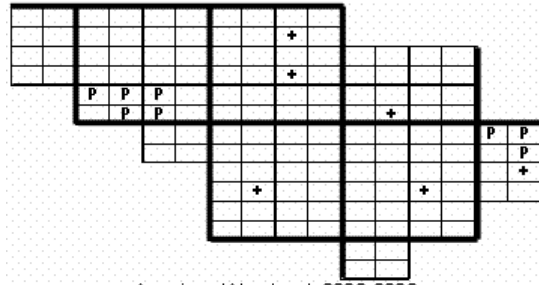

American Woodcock Maps of Howard County BBA Results

Photo from Howard County Bird Club slide show

Names of Howard County Quadrangles

DA - Damascus
 WO - Woodbine
 SY - Sykesville
 EC - Ellicott City
 SA - Sandy Spring
 CL - Clarksville
 SV - Savage
 RE - Relay
 LA - Laurel

Blocks within Each Quadrangle

NW - Northwest
 NE - Northeast
 CW - Center-west
 CE - Center-east
 SW - Southwest
 SE - Southeast

■=Confirmed P=Probable +=Possible o=Observed

American Woodcock 2002-2006

American Woodcock 1983-1987