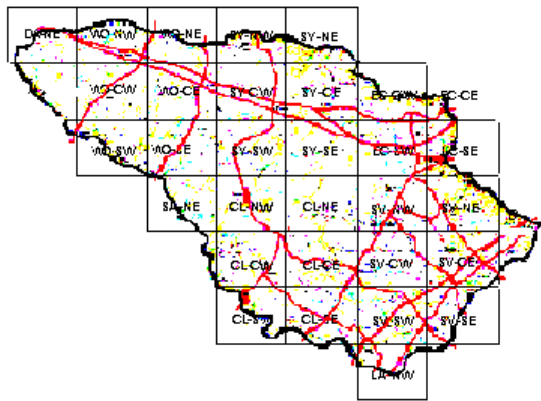

American Woodcock Maps of Howard County BBA Results

Photo from Howard County Bird Club slide show

Names of Howard County Quadrangles

DA - Damascus
 WO - Woodbine
 SY - Sykesville
 EC - Ellicott City
 SA - Sandy Spring
 CL - Clarksville
 SV - Savage
 RE - Relay
 LA - Laurel

Blocks within Each Quadrangle

NW - Northwest
 NE - Northeast
 CW - Center-west
 CE - Center-east
 SW - Southwest
 SE - Southeast

■=Confirmed P=Probable +=Possible o=Observed

American Woodcock 2002-2006

American Woodcock 1983-1987