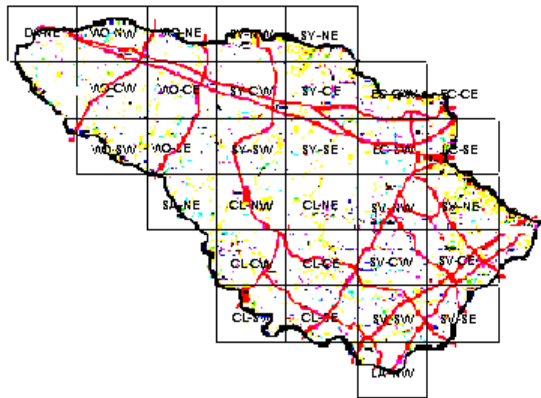

American Wigeon Maps of Howard County BBA Results

Photo by Ralph Cullison

Names of Howard County Quadrangles

DA - Damascus
 WO - Woodbine
 SY - Sykesville
 EC - Ellicott City
 SA - Sandy Spring
 CL - Clarksville
 SV - Savage
 RE - Relay
 LA - Laurel

Blocks within Each Quadrangle

NW - Northwest
 NE - Northeast
 CW - Center-west
 CE - Center-east
 SW - Southwest
 SE - Southeast

■=Confirmed P=Probable +=Possible o=Observed

American Wigeon 2002-2006