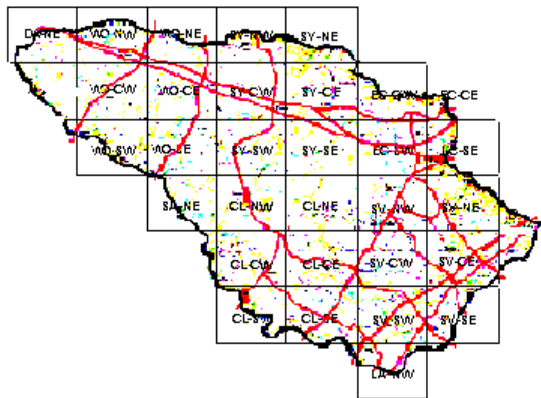

American Robin Maps of Howard County BBA Results

Photo by Ralph Cullison

Names of Howard County Quadrangles

DA - Damascus
 WO - Woodbine
 SY - Sykesville
 EC - Ellicott City
 SA - Sandy Spring
 CL - Clarksville
 SV - Savage
 RE - Relay
 LA - Laurel

Blocks within Each Quadrangle

NW - Northwest
 NE - Northeast
 CW - Center-west
 CE - Center-east
 SW - Southwest
 SE - Southeast

■=Confirmed P=Probable +=Possible o=Observed

American Robin 2002-2006

American Robin 1983-1987

Confirmed in ALL
 quarterblocks

American Robin 1973-1975