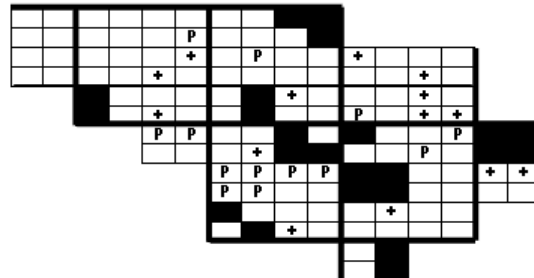

American Redstart Maps of Howard County BBA Results

Photo by Ralph Cullison

American Redstart 2002-2006

American Redstart 1983-1987

American Redstart 1973-1975

Names of Howard County Quadrangles

- DA - Damascus
- WO - Woodbine
- SY - Sykesville
- EC - Ellicott City
- SA - Sandy Spring
- CL - Clarksville
- SV - Savage
- RE - Relay
- LA - Laurel

Blocks within Each Quadrangle

- NW - Northwest
- NE - Northeast
- CW - Center-west
- CE - Center-east
- SW - Southwest
- SE - Southeast

■=Confirmed P=Probable +=Possible o=Observed