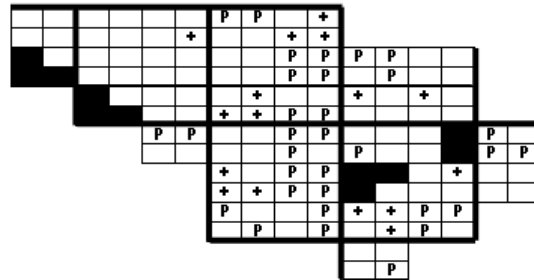

American Redstart Maps of Howard County BBA Results

Photo by Ralph Cullison

American Redstart 2002-2006

American Redstart 1983-1987

American Redstart 1973-1975

Names of Howard County Quadrangles

- DA - Damascus
- WO - Woodbine
- SY - Sykesville
- EC - Ellicott City
- SA - Sandy Spring
- CL - Clarksville
- SV - Savage
- RE - Relay
- LA - Laurel

Blocks within Each Quadrangle

- NW - Northwest
- NE - Northeast
- CW - Center-west
- CE - Center-east
- SW - Southwest
- SE - Southeast

■=Confirmed P=Probable +=Possible o=Observed