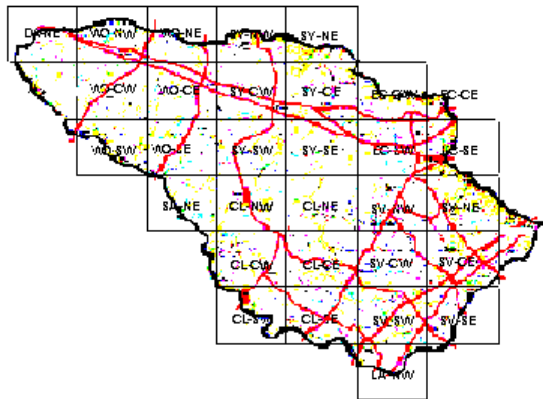

American Redstart Maps of Howard County BBA Results

Photo by Ralph Cullison

American Redstart 2002-2006

American Redstart 1983-1987

American Redstart 1973-1975

Names of Howard County Quadrangles

- DA - Damascus
- WO - Woodbine
- SY - Sykesville
- EC - Ellicott City
- SA - Sandy Spring
- CL - Clarksville
- SV - Savage
- RE - Relay
- LA - Laurel

Blocks within Each Quadrangle

- NW - Northwest
- NE - Northeast
- CW - Center-west
- CE - Center-east
- SW - Southwest
- SE - Southeast

■=Confirmed P=Probable +=Possible o=Observed