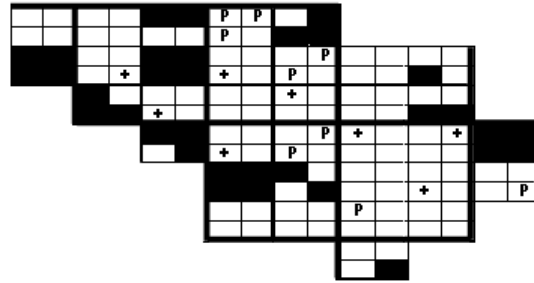

American Redstart Maps of Howard County BBA Results

Photo by Ralph Cullison

American Redstart 2002-2006

American Redstart 1983-1987

American Redstart 1973-1975

Names of Howard County Quadrangles

- DA - Damascus
- WO - Woodbine
- SY - Sykesville
- EC - Ellicott City
- SA - Sandy Spring
- CL - Clarksville
- SV - Savage
- RE - Relay
- LA - Laurel

Blocks within Each Quadrangle

- NW - Northwest
- NE - Northeast
- CW - Center-west
- CE - Center-east
- SW - Southwest
- SE - Southeast

■=Confirmed P=Probable +=Possible o=Observed