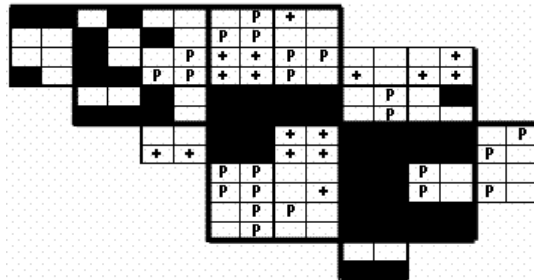

American Kestrel Maps of Howard County BBA Results

Photo by June Treekrem

American Kestrel 2002-2006

American Kestrel 1983-1987

American Kestrel 1973-1975

Names of Howard County Quadrangles

- DA - Damascus
- WO - Woodbine
- SY - Sykesville
- EC - Ellicott City
- SA - Sandy Spring
- CL - Clarksville
- SV - Savage
- RE - Relay
- LA - Laurel

Blocks within Each Quadrangle

- NW - Northwest
- NE - Northeast
- CW - Center-west
- CE - Center-east
- SW - Southwest
- SE - Southeast

■=Confirmed P=Probable +=Possible o=Observed