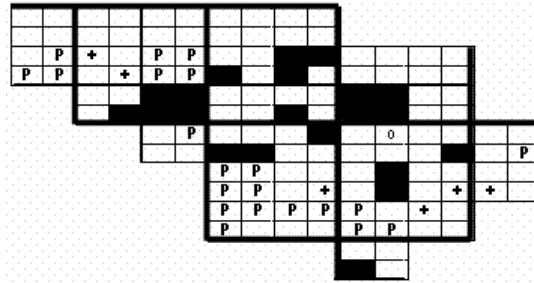

American Kestrel Maps of Howard County BBA Results

Photo by June Treekrem

American Kestrel 2002-2006

American Kestrel 1983-1987

American Kestrel 1973-1975

Names of Howard County Quadrangles

- DA - Damascus
- WO - Woodbine
- SY - Sykesville
- EC - Ellicott City
- SA - Sandy Spring
- CL - Clarksville
- SV - Savage
- RE - Relay
- LA - Laurel

Blocks within Each Quadrangle

- NW - Northwest
- NE - Northeast
- CW - Center-west
- CE - Center-east
- SW - Southwest
- SE - Southeast

■=Confirmed P=Probable +=Possible o=Observed