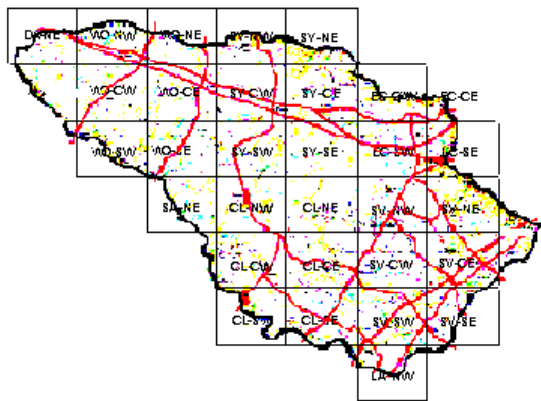

American Kestrel Maps of Howard County BBA Results

Photo by June Treekrem

American Kestrel 2002-2006

American Kestrel 1983-1987

American Kestrel 1973-1975

Names of Howard County Quadrangles

- DA - Damascus
- WO - Woodbine
- SY - Sykesville
- EC - Ellicott City
- SA - Sandy Spring
- CL - Clarksville
- SV - Savage
- RE - Relay
- LA - Laurel

Blocks within Each Quadrangle

- NW - Northwest
- NE - Northeast
- CW - Center-west
- CE - Center-east
- SW - Southwest
- SE - Southeast

■=Confirmed P=Probable +=Possible o=Observed