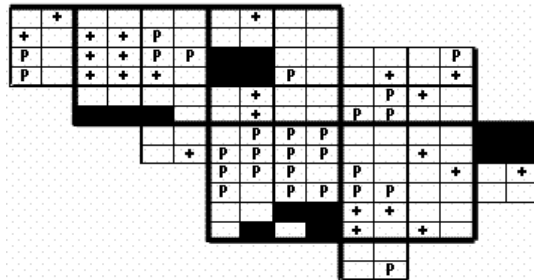

American Kestrel Maps of Howard County BBA Results

Photo by June Treekrem

American Kestrel 2002-2006

American Kestrel 1983-1987

American Kestrel 1973-1975

Names of Howard County Quadrangles

- DA - Damascus
- WO - Woodbine
- SY - Sykesville
- EC - Ellicott City
- SA - Sandy Spring
- CL - Clarksville
- SV - Savage
- RE - Relay
- LA - Laurel

Blocks within Each Quadrangle

- NW - Northwest
- NE - Northeast
- CW - Center-west
- CE - Center-east
- SW - Southwest
- SE - Southeast

■=Confirmed P=Probable +=Possible o=Observed