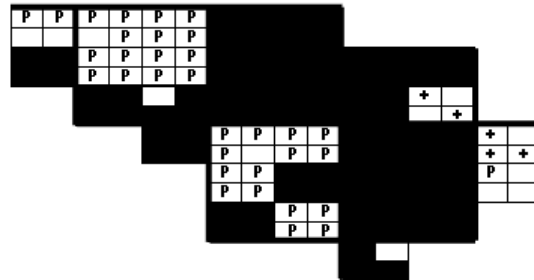

American Goldfinch Maps of Howard County BBA Results

Photo by Jeff Metter

American Goldfinch 2002-2006

American Goldfinch 1983-1987

American Goldfinch 1973-1975

Names of Howard County Quadrangles

- DA - Damascus
- WO - Woodbine
- SY - Sykesville
- EC - Ellicott City
- SA - Sandy Spring
- CL - Clarksville
- SV - Savage
- RE - Relay
- LA - Laurel

Blocks within Each Quadrangle

- NW - Northwest
- NE - Northeast
- CW - Center-west
- CE - Center-east
- SW - Southwest
- SE - Southeast

■=Confirmed P=Probable +=Possible o=Observed