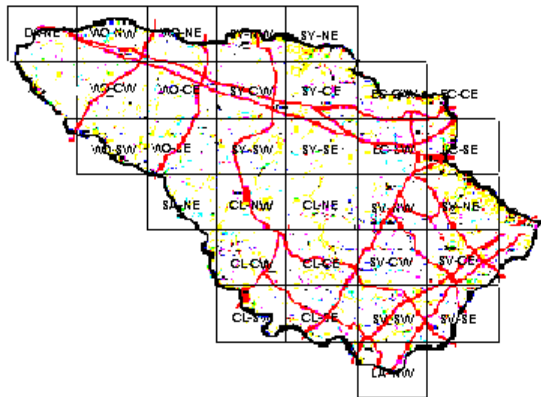

American Goldfinch Maps of Howard County BBA Results

Photo by Jeff Metter

American Goldfinch 2002-2006

American Goldfinch 1983-1987

American Goldfinch 1973-1975

Names of Howard County Quadrangles

- DA - Damascus
- WO - Woodbine
- SY - Sykesville
- EC - Ellicott City
- SA - Sandy Spring
- CL - Clarksville
- SV - Savage
- RE - Relay
- LA - Laurel

Blocks within Each Quadrangle

- NW - Northwest
- NE - Northeast
- CW - Center-west
- CE - Center-east
- SW - Southwest
- SE - Southeast

■=Confirmed P=Probable +=Possible o=Observed