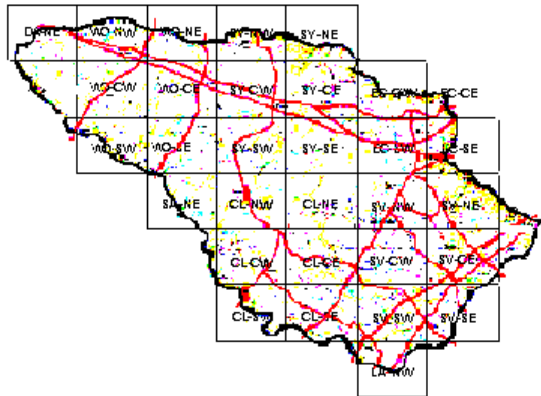

American Crow Maps of Howard County BBA Results

Photo by Ralph Cullison

Names of Howard County Quadrangles

- DA - Damascus
- WO - Woodbine
- SY - Sykesville
- EC - Ellicott City
- SA - Sandy Spring
- CL - Clarksville
- SV - Savage
- RE - Relay
- LA - Laurel

Blocks within Each Quadrangle

- NW - Northwest
- NE - Northeast
- CW - Center-west
- CE - Center-east
- SW - Southwest
- SE - Southeast

American Crow 2002-2006

American Crow 1983-1987

American Crow 1973-1975