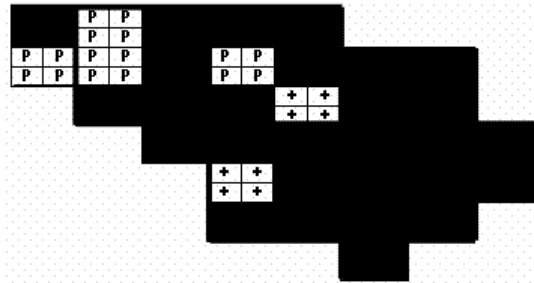

American Crow Maps of Howard County BBA Results

Photo by Ralph Cullison

Names of Howard County Quadrangles

- DA - Damascus
- WO - Woodbine
- SY - Sykesville
- EC - Ellicott City
- SA - Sandy Spring
- CL - Clarksville
- SV - Savage
- RE - Relay
- LA - Laurel

Blocks within Each Quadrangle

- NW - Northwest
- NE - Northeast
- CW - Center-west
- CE - Center-east
- SW - Southwest
- SE - Southeast

American Crow 2002-2006

American Crow 1983-1987

American Crow 1973-1975