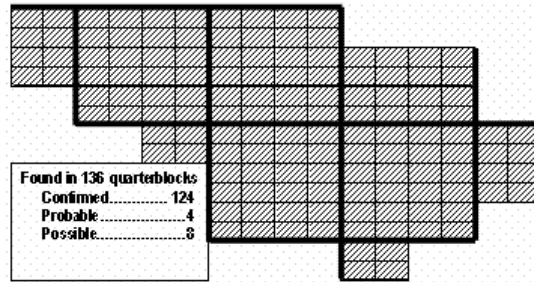

American Crow Maps of Howard County BBA Results

Photo by Ralph Cullison

Names of Howard County Quadrangles

- DA - Damascus
- WO - Woodbine
- SY - Sykesville
- EC - Ellicott City
- SA - Sandy Spring
- CL - Clarksville
- SV - Savage
- RE - Relay
- LA - Laurel

Blocks within Each Quadrangle

- NW - Northwest
- NE - Northeast
- CW - Center-west
- CE - Center-east
- SW - Southwest
- SE - Southeast

American Crow 2002-2006

American Crow 1983-1987

American Crow 1973-1975