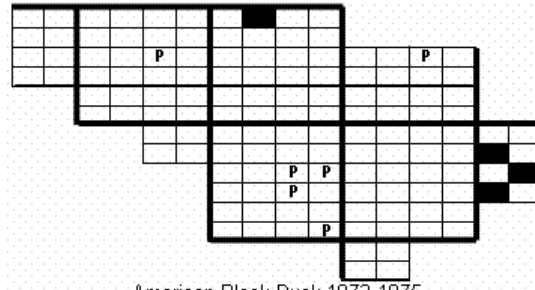

American Black Duck Maps of Howard County BBA Results

Photo by Bill Hill

American Black Duck 1983-1987

American Black Duck 1973-1975

Names of Howard County Quadrangles

- DA - Damascus
- WO - Woodbine
- SY - Sykesville
- EC - Ellicott City
- SA - Sandy Spring
- CL - Clarksville
- SV - Savage
- RE - Relay
- LA - Laurel

Blocks within Each Quadrangle

- NW - Northwest
- NE - Northeast
- CW - Center-west
- CE - Center-east
- SW - Southwest
- SE - Southeast

■=Confirmed P=Probable +=Possible o=Observed