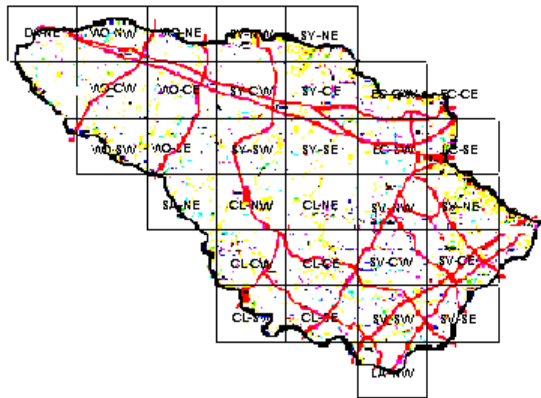

American Black Duck Maps of Howard County BBA Results

Photo by Bill Hill

American Black Duck 1983-1987

American Black Duck 1973-1975

Names of Howard County Quadrangles

- DA - Damascus
- WO - Woodbine
- SY - Sykesville
- EC - Ellicott City
- SA - Sandy Spring
- CL - Clarksville
- SV - Savage
- RE - Relay
- LA - Laurel

Blocks within Each Quadrangle

- NW - Northwest
- NE - Northeast
- CW - Center-west
- CE - Center-east
- SW - Southwest
- SE - Southeast

■=Confirmed P=Probable +=Possible o=Observed