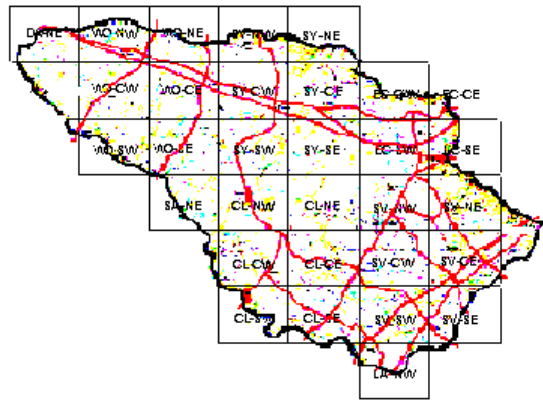

American Bittern Maps of Howard County BBA Results

Photo by Ralph Cullison

American Bittern 2002-2006

American Bittern 1983-1987

Names of Howard County Quadrangles

- DA - Damascus
- WO - Woodbine
- SY - Sykesville
- EC - Ellicott City
- SA - Sandy Spring
- CL - Clarksville
- SV - Savage
- RE - Relay
- LA - Laurel

Blocks within Each Quadrangle

- NW - Northwest
- NE - Northeast
- CW - Center-west
- CE - Center-east
- SW - Southwest
- SE - Southeast

■=Confirmed P=Probable +=Possible ○=Observed