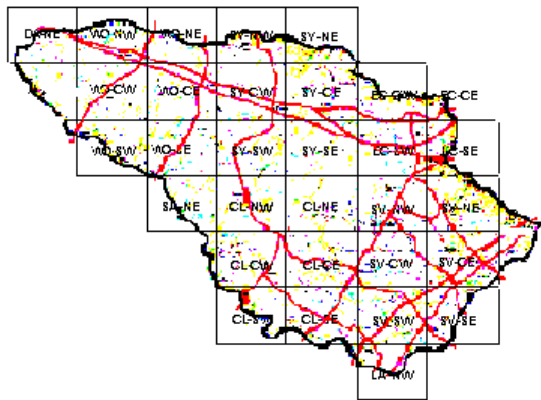

# Alder Flycatcher of Howard County BBA Results

Photo by Kurt Schwarz

Alder Flycatcher 1973-1975

## Names of Howard County Quadrangles

- DA - Damascus
- WO - Woodbine
- SY - Sykesville
- EC - Ellicott City
- SA - Sandy Spring
- CL - Clarksville
- SV - Savage
- RE - Relay
- LA - Laurel

## Blocks within Each Quadrangle

- NW - Northwest
- NE - Northeast
- CW - Center-west
- CE - Center-east
- SW - Southwest
- SE - Southeast

■=Confirmed P=Probable +=Possible o=Observed