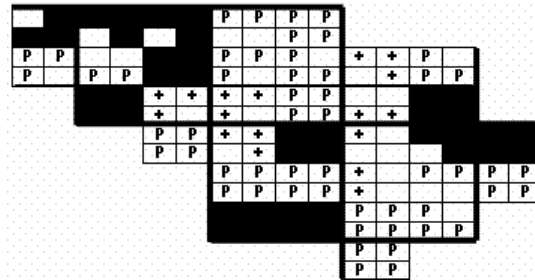

Acadian Flycatcher Maps of Howard County BBA Results

Photo by Kevin Heffernan

Names of Howard County Quadrangles

- DA - Damascus
- WO - Woodbine
- SY - Sykesville
- EC - Ellicott City
- SA - Sandy Spring
- CL - Clarksville
- SV - Savage
- RE - Relay
- LA - Laurel

Blocks within Each Quadrangle

- NW - Northwest
- NE - Northeast
- CW - Center-west
- CE - Center-east
- SW - Southwest
- SE - Southeast

■=Confirmed P=Probable +=Possible ○=Observed

Acadian Flycatcher 2002-2006

Acadian Flycatcher 1983-1987

Acadian Flycatcher 1973-1975