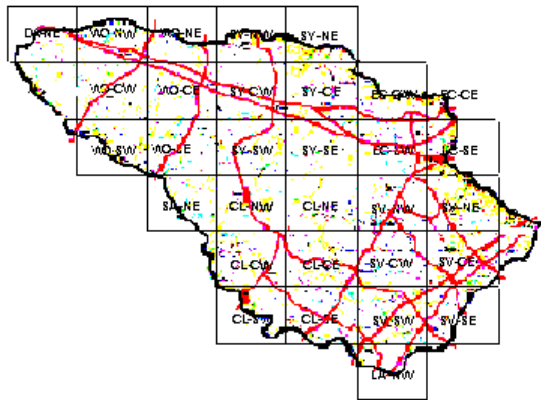

Acadian Flycatcher Maps of Howard County BBA Results

Photo by Kevin Heffernan

Names of Howard County Quadrangles

- DA - Damascus
- WO - Woodbine
- SY - Sykesville
- EC - Ellicott City
- SA - Sandy Spring
- CL - Clarksville
- SV - Savage
- RE - Relay
- LA - Laurel

Blocks within Each Quadrangle

- NW - Northwest
- NE - Northeast
- CW - Center-west
- CE - Center-east
- SW - Southwest
- SE - Southeast

■=Confirmed P=Probable +=Possible ○=Observed

Acadian Flycatcher 2002-2006

Acadian Flycatcher 1983-1987

Acadian Flycatcher 1973-1975