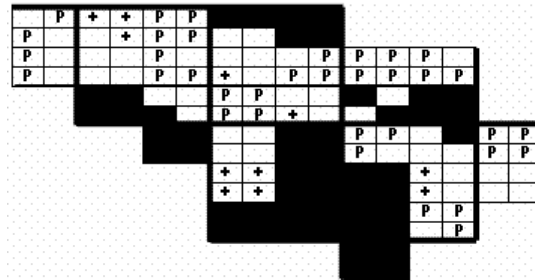

Acadian Flycatcher Maps of Howard County BBA Results

Photo by Kevin Heffernan

Names of Howard County Quadrangles

- DA - Damascus
- WO - Woodbine
- SY - Sykesville
- EC - Ellicott City
- SA - Sandy Spring
- CL - Clarksville
- SV - Savage
- RE - Relay
- LA - Laurel

Blocks within Each Quadrangle

- NW - Northwest
- NE - Northeast
- CW - Center-west
- CE - Center-east
- SW - Southwest
- SE - Southeast

■=Confirmed P=Probable +=Possible ○=Observed

Acadian Flycatcher 2002-2006