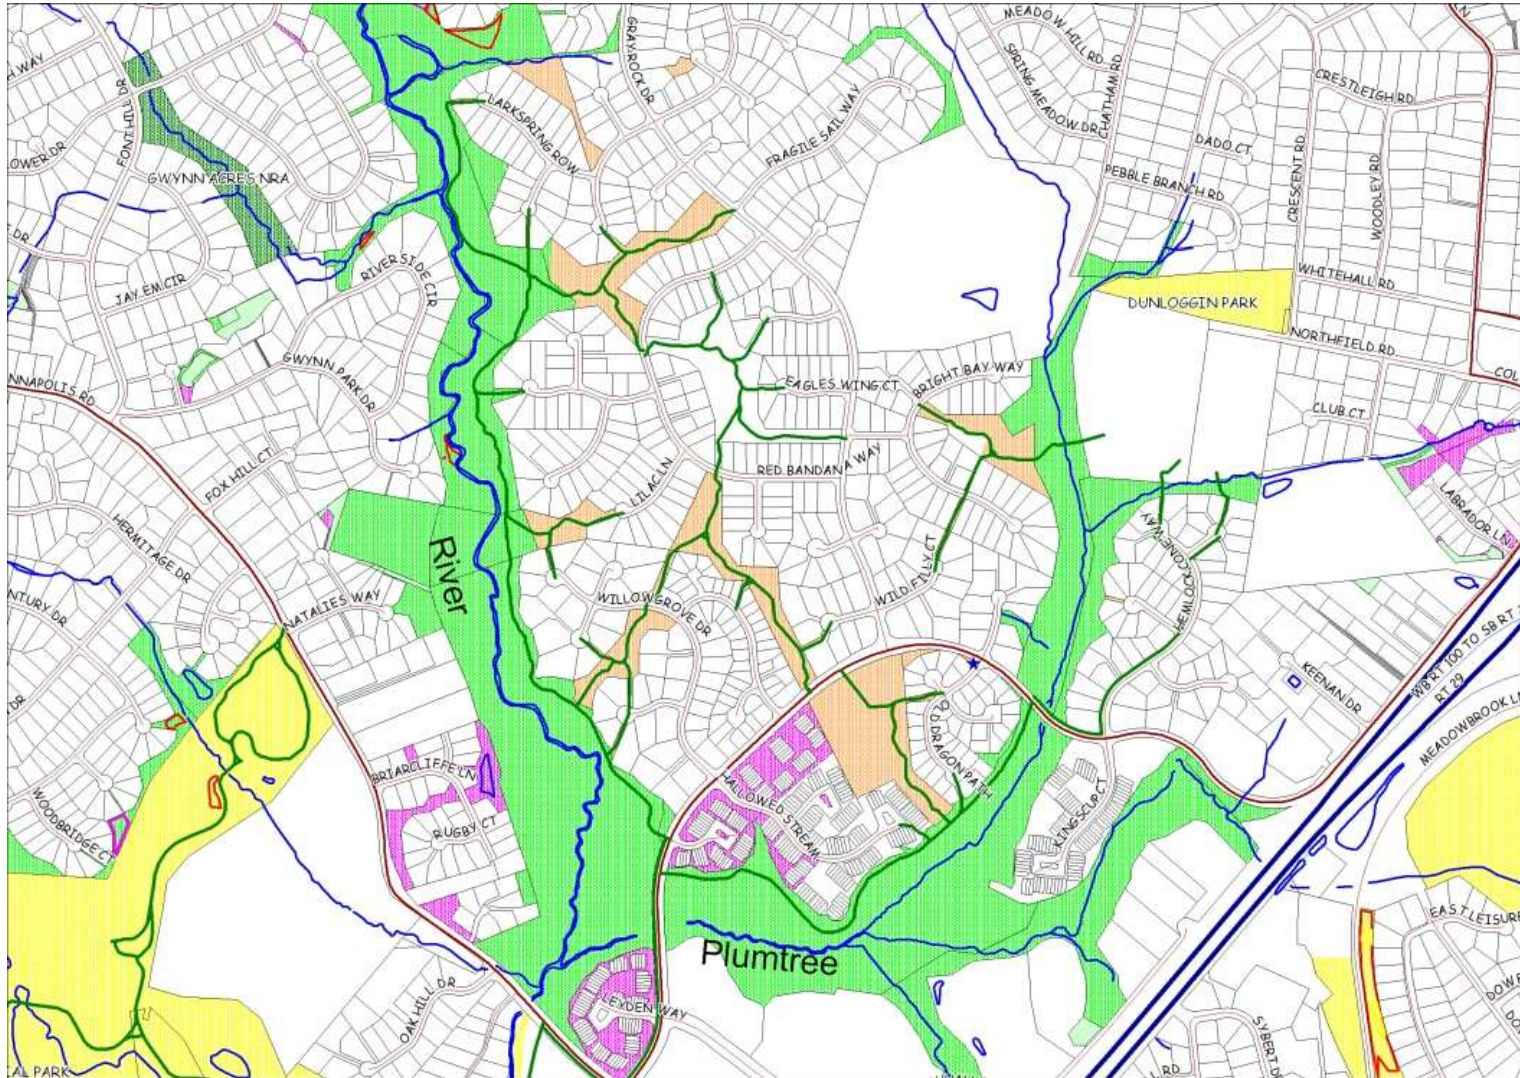

Birding Howard County, Maryland

Map for Gwynn Acres Path

Directions for Gwynn Acres Path

Gwynn Acres Path - ADC 11-J12, Delorme 57-C5
From US 29 go west on MD 108 to the first traffic light which is Columbia Road. Turn right (north) and continue almost 0.6 mile. Park on either side of the road in the vicinity of the intersection with Rams Horn Row. From this point it is possible to enter either the Gwynn Acres Path on the north side of the road or Plumtree Path 25 yards west on the south side of Columbia Road.